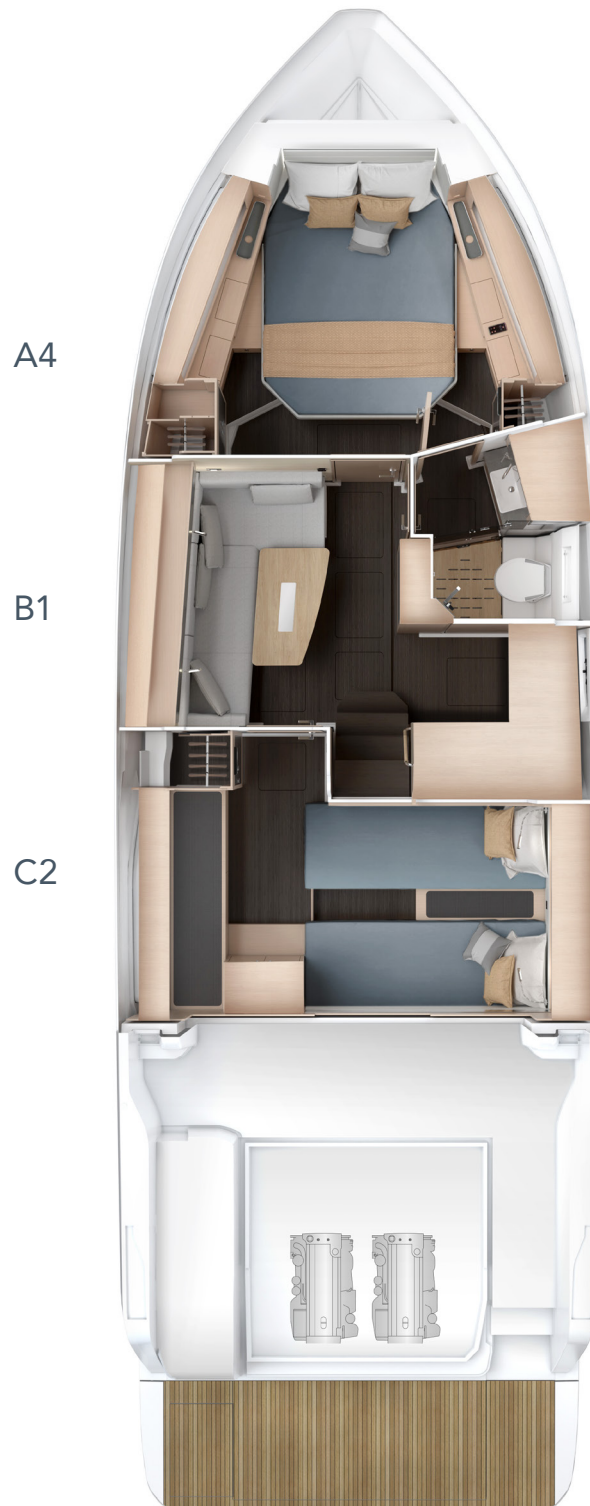

DECKSLAYOUT S390

LOWER DECK

option

storage room with cupboards

www.sealine.com