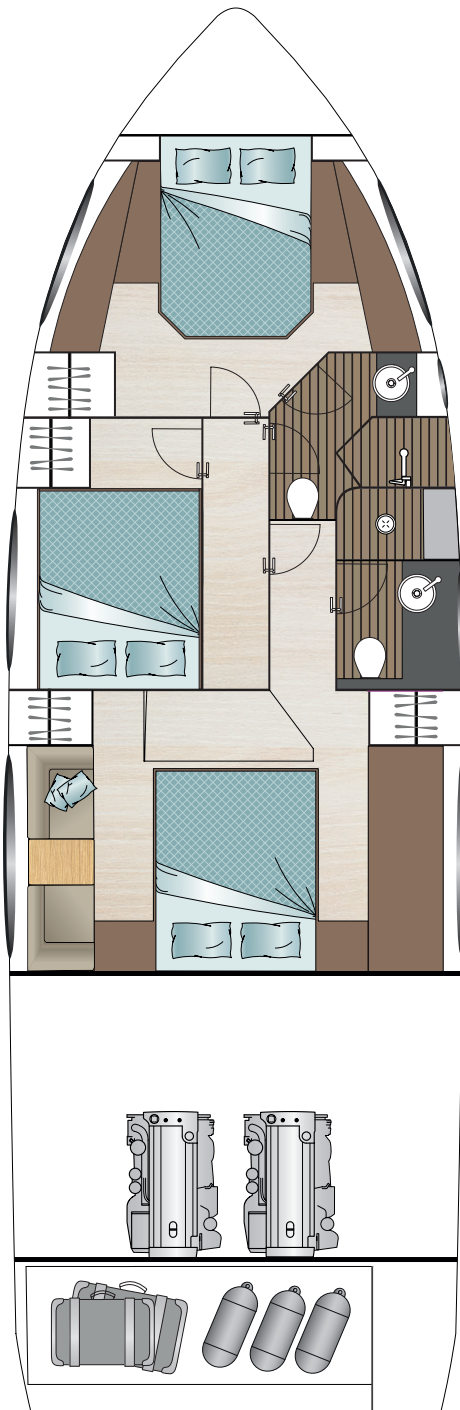

# DECKSLAYOUT C530

## LOWER DECK OPTION

vanity area in owner cabin option  
guest cabin with queen size bed option  
utility room option

[www.sealine.com](http://www.sealine.com)