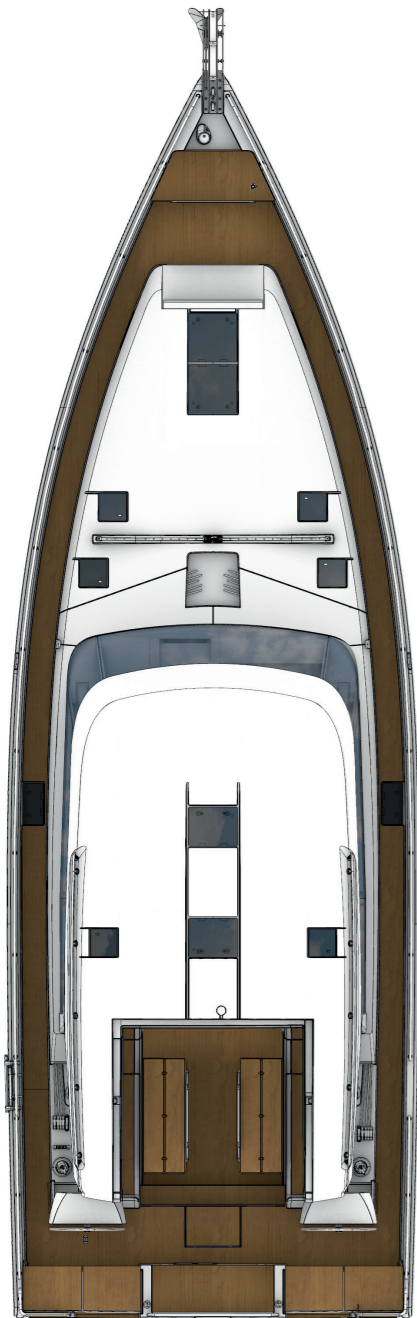

Moody DS48

cabin concept

Maindeck with roof - standard

Maindeck with roof - option

Maindeck standard

Maindeck option