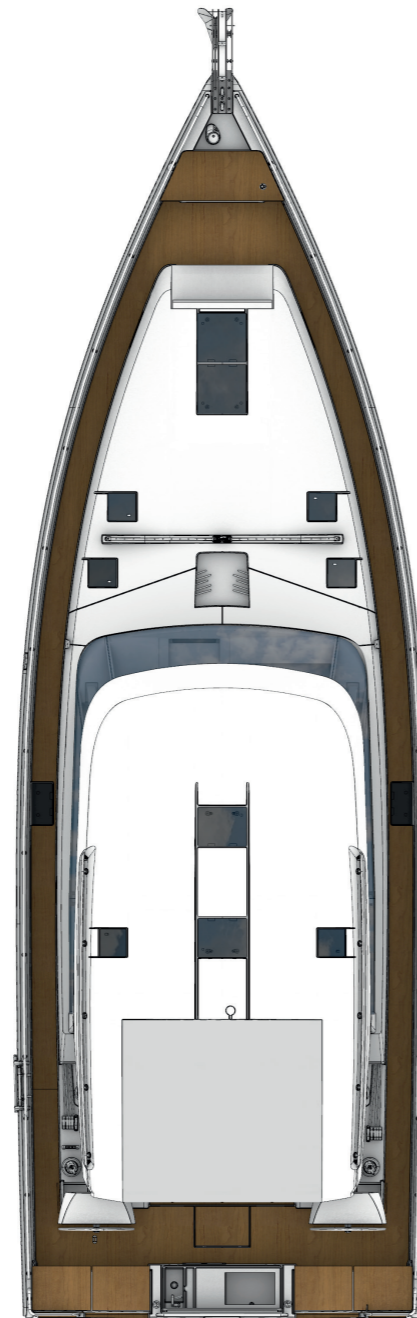

Moody DS48

cabin concept

Maindeck with roof - standard

Maindeck with roof - option

Maindeck standard

Maindeck option