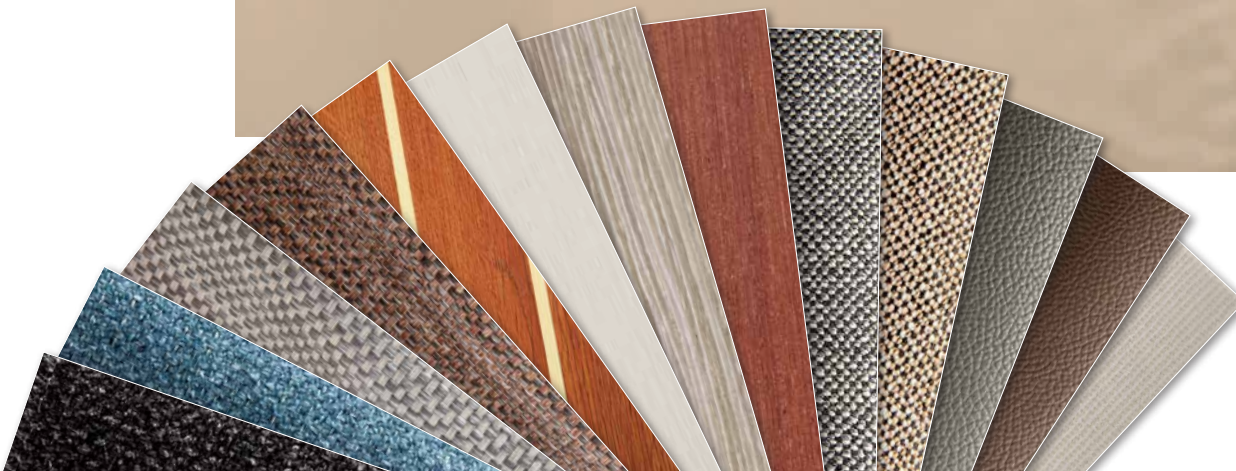

CHOOSE ONE

ABSOLUTELY UNIQUE YACHT

You won't find any production yacht more customisable than a Hanse. Thanks to the wide range of upholstery, furniture wood and carpets, we offer thousands of individual furnishing arrangements. A wide choice like this is unique in the market.