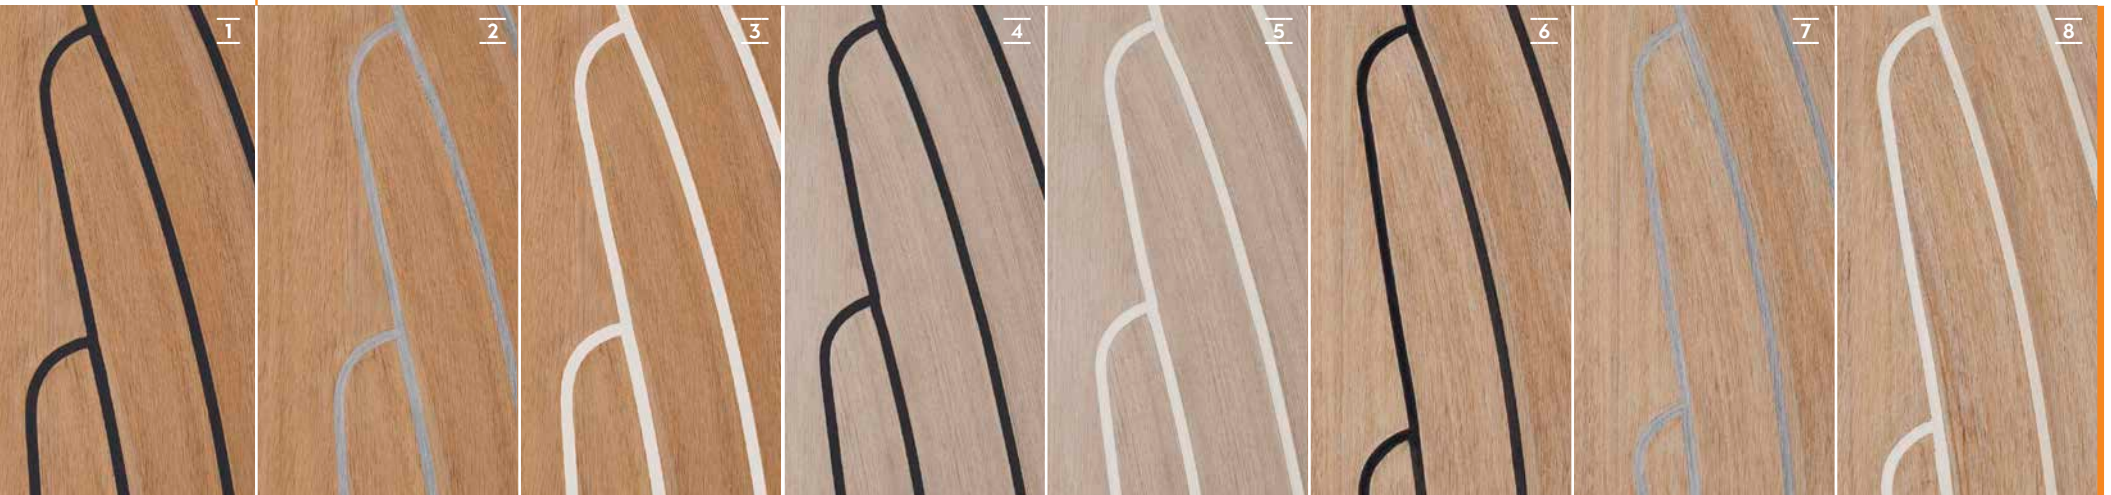

SYNTHETIC TEAK

Options ≈ 315 – ≈ 590

- 1 Classic Teak Black   2 Classic Teak Grey   3 Classic Teak White
- 4 Blue Water Teak Black   5 Blue Water Teak White
- 6 Grinded Teak Black   7 Grinded Teak Grey   8 Grinded Teak White