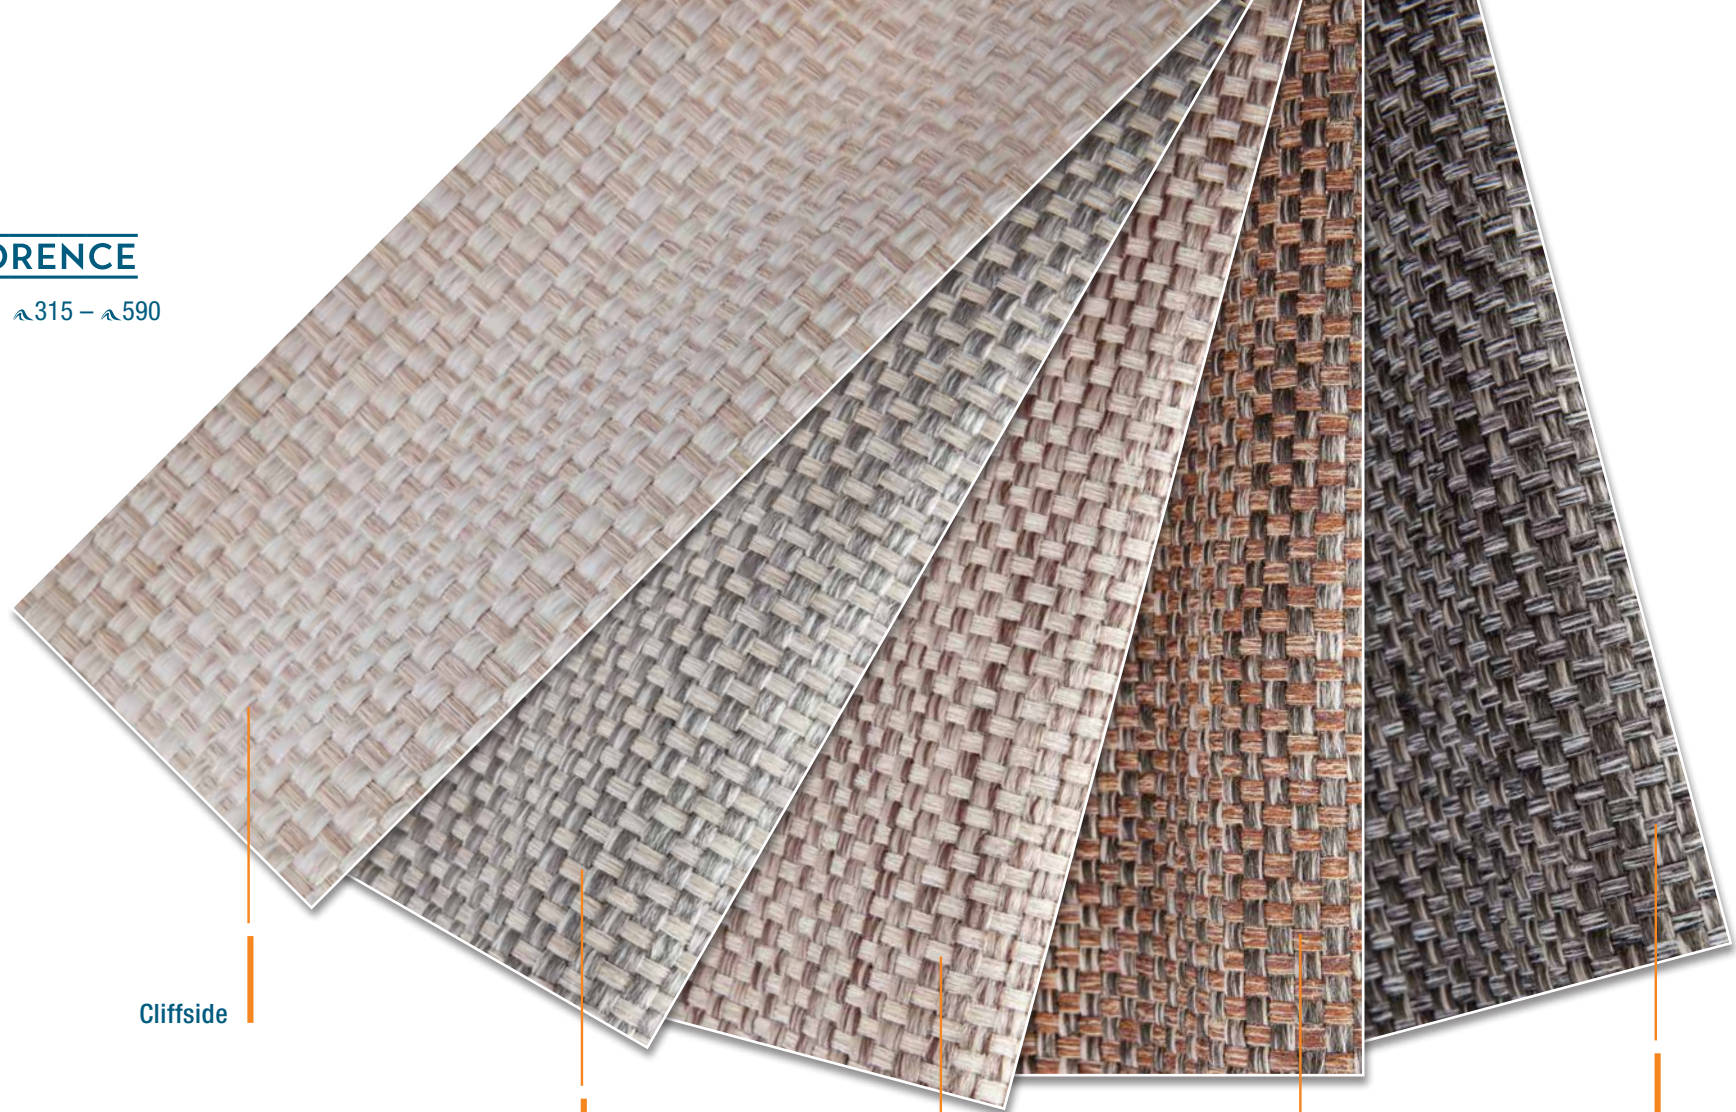

Taupe

Silver

Stone

Charcoal

Denim

FLORENCE

Option 315 – 590

Cliffside