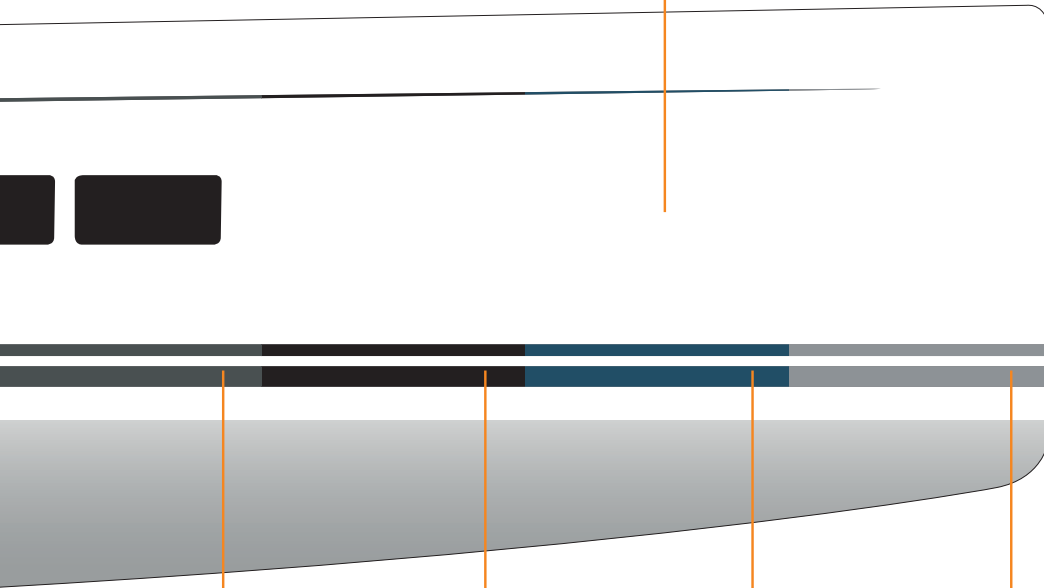

HULL

WATER- & COVELINE

Signal White
RAL 9003
Standard

GELCOAT HULL

~315 – ~590

Grey
RAL 7040
Option

Dark Grey
RAL 7043
Standard

Black
RAL 9011
Option