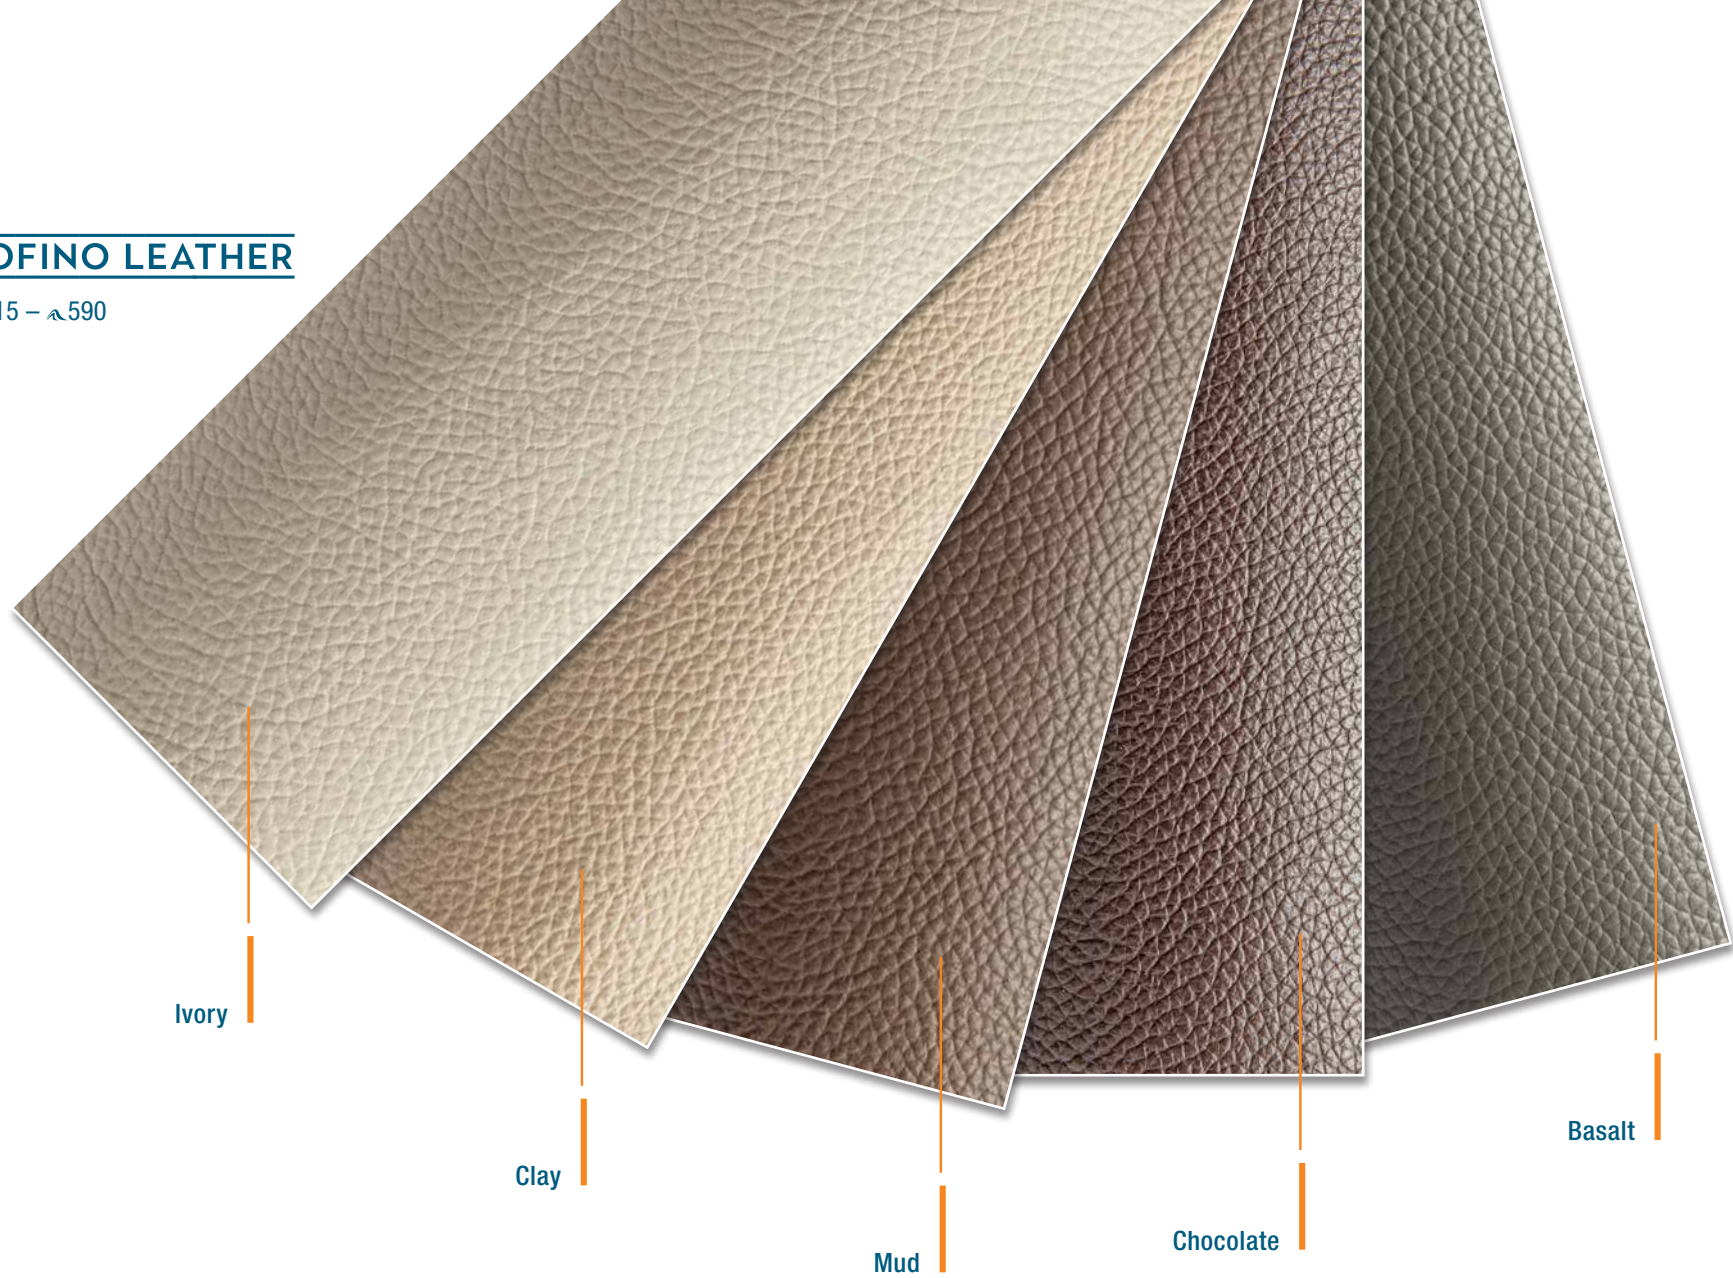

PORTOFINO LEATHER

Option 315 – 590

Ivory

Clay

Mud

Chocolate

Basalt