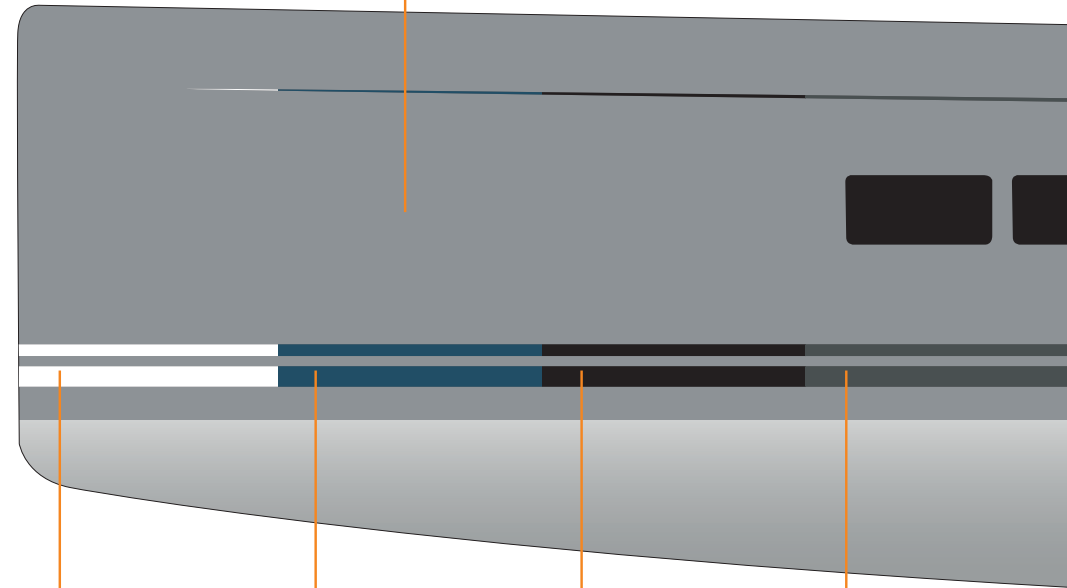

Signal White
RAL 9003
Option

Dark Blue
RAL 5004
Option

Black
RAL 9011
Option

Dark Grey
RAL 7043
Standard

GELCOAT WATER- & COVELINE

~315 – ~590