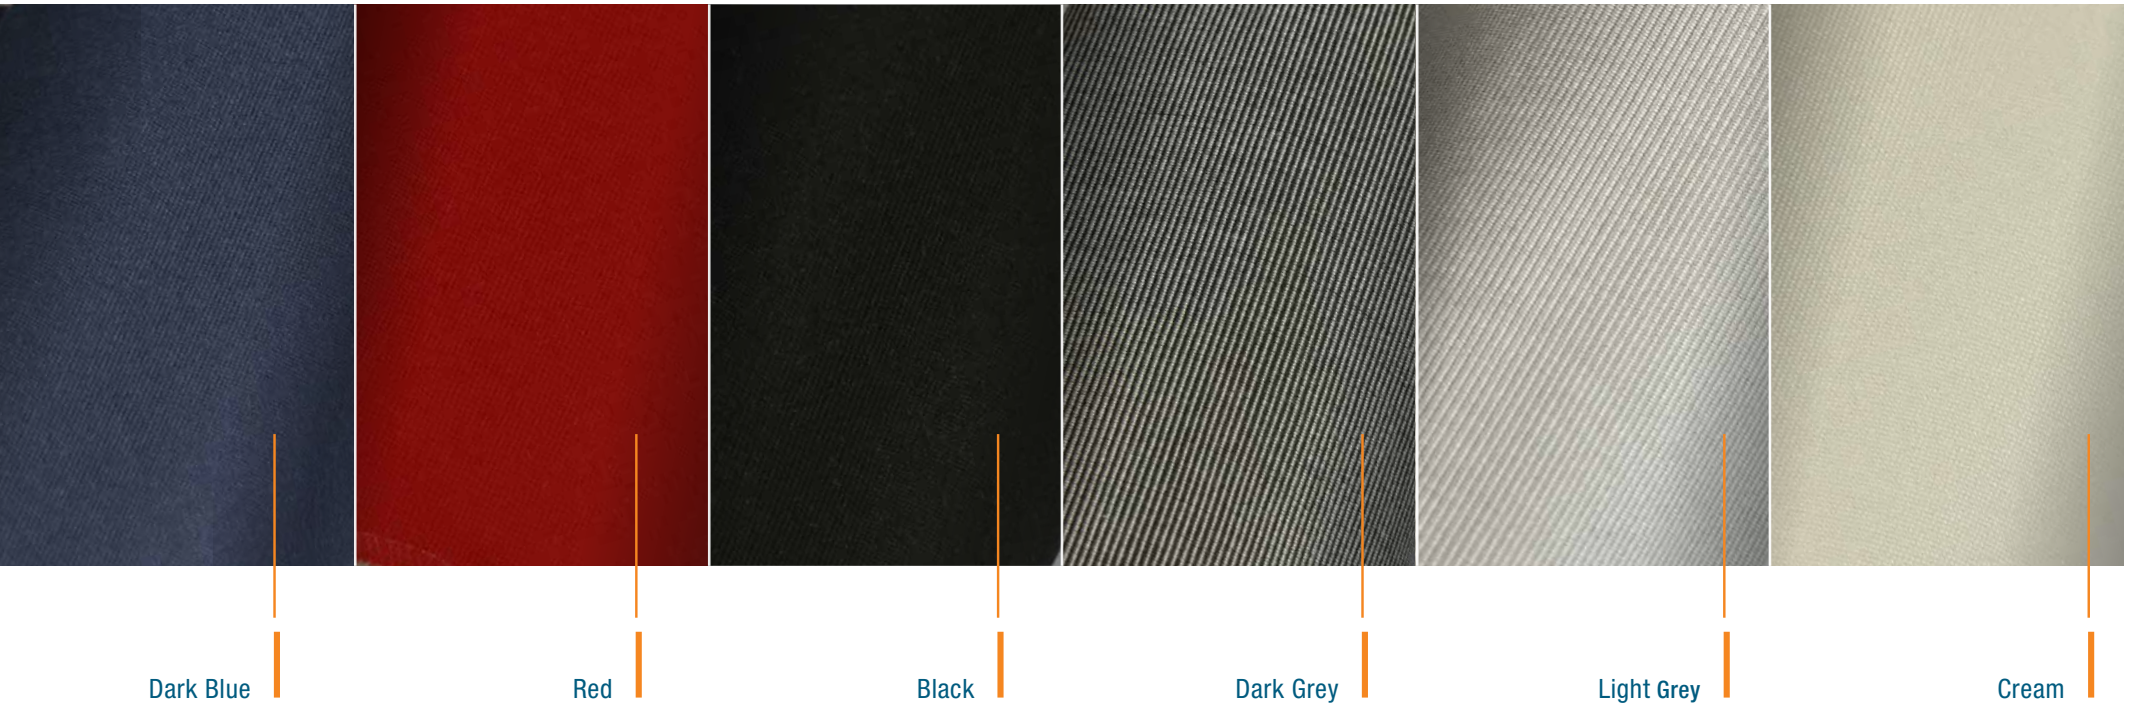

CUSHIONS COCKPIT Option $\text{R}315 - \text{R}590$

CUSHIONS HELMSMAN SEATS Option $\text{R}360 - \text{R}590$

CUSHIONS WETBAR Option $\text{R}460 - \text{R}590$

CUSHIONS BBQ BOX Option $\text{R}360$

SUNBED CUSHIONS COACH ROOF Option $\text{R}360 - \text{R}590$

SUNBED CUSHIONS FOREDECK Option $\text{R}590$