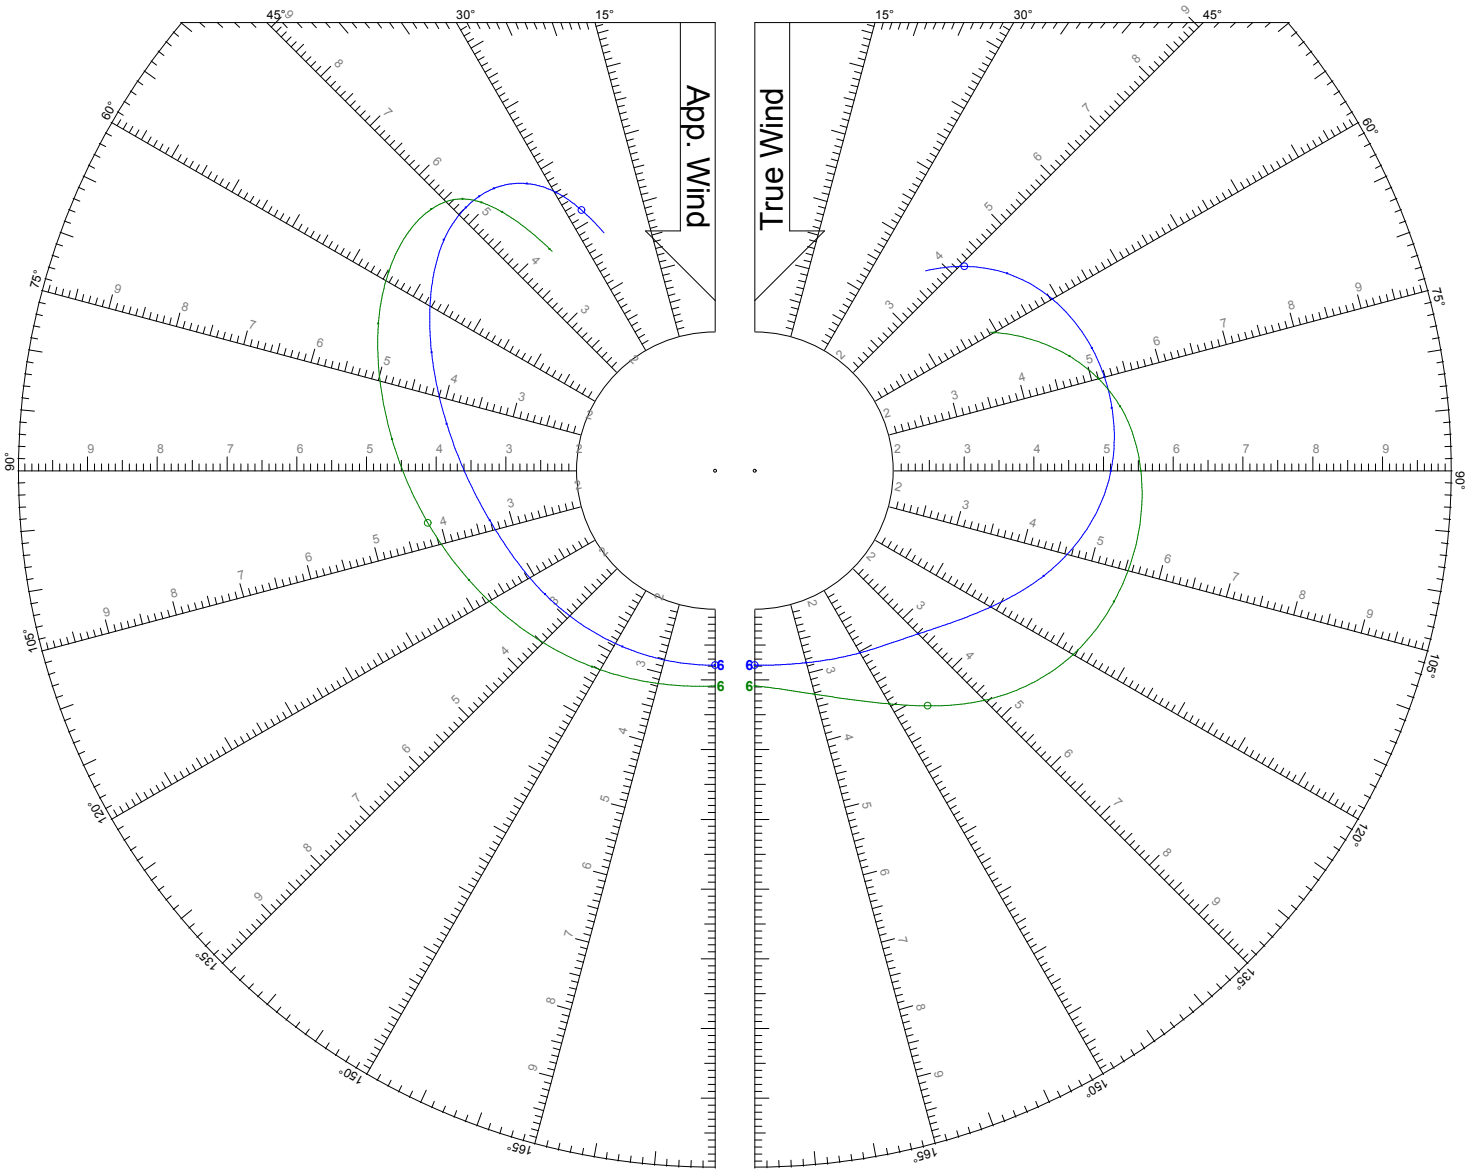

World Leader in Rating Technology

TWS: 6, 8, 10, 12, 14, 16, 20 kts

Jib

Symmetric Spinnaker

World Leader in Rating Technology

TWS: 6 kts

Jib

Symmetric Spinnaker