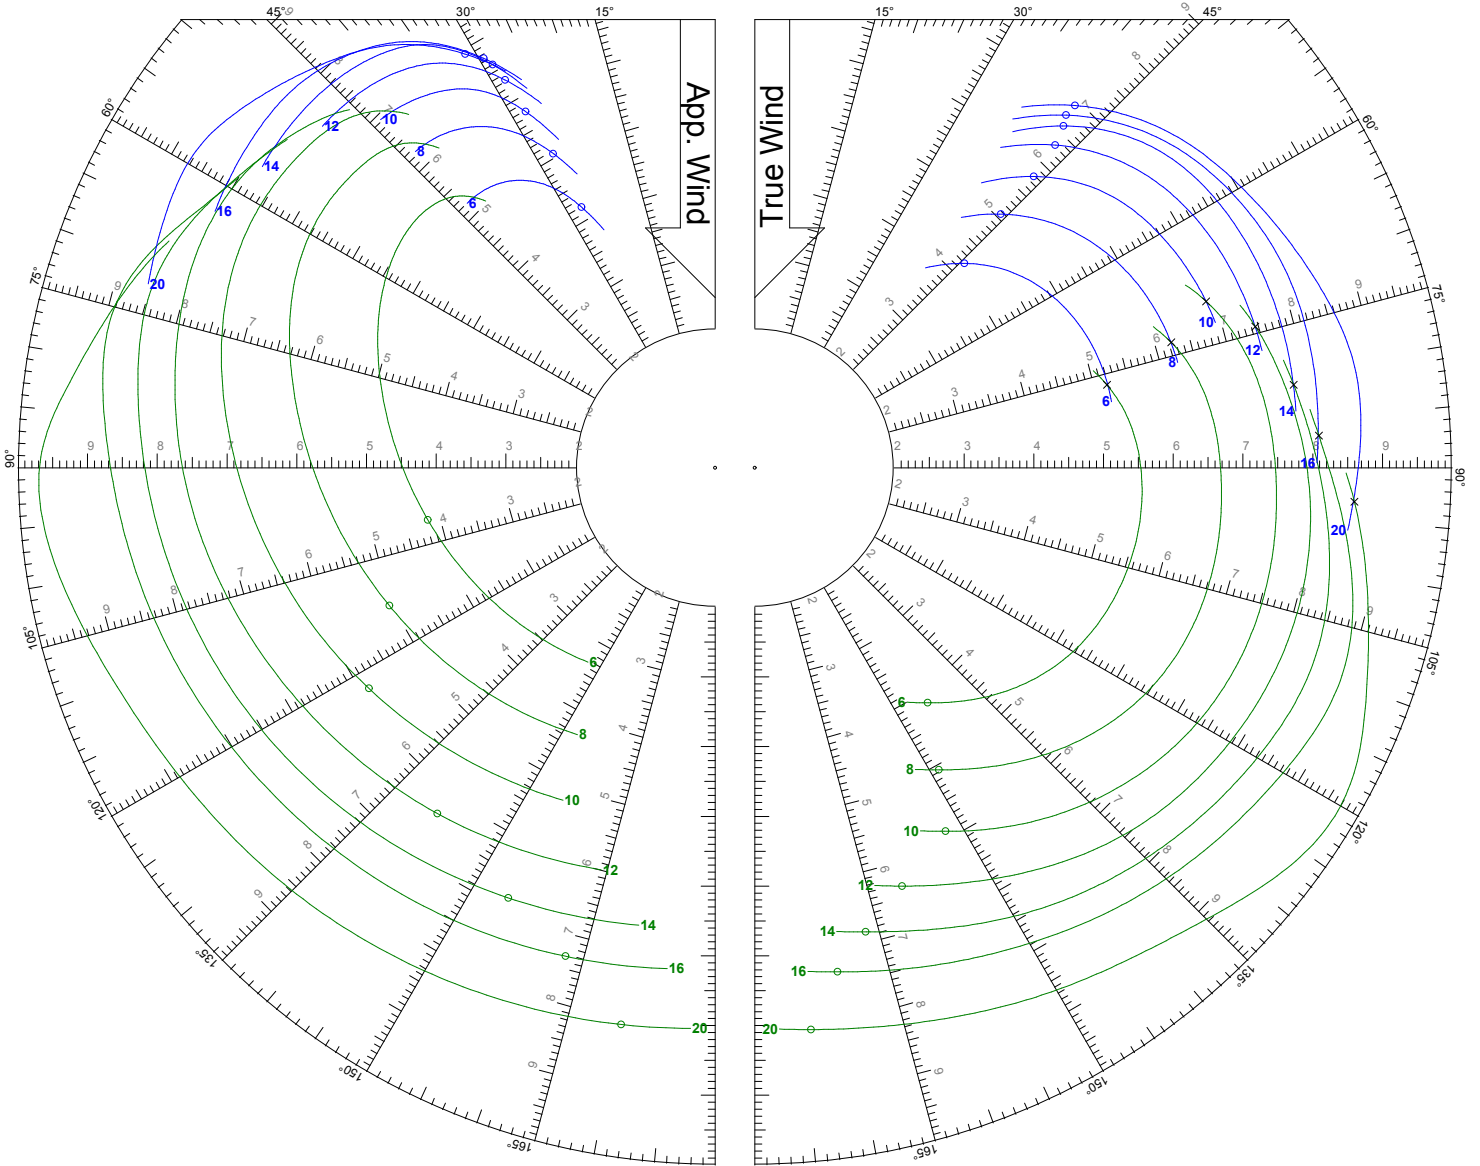

World Leader in Rating Technology

TWS: 6, 8, 10, 12, 14, 16, 20 kts

Jib

Symmetric Spinnaker

World Leader in Rating Technology

TWS: 6 kts

Jib

Symmetric Spinnaker

World Leader in Rating Technology

TWS: 8 kts

Jib

Symmetric Spinnaker

World Leader in Rating Technology

TWS: 10 kts

Jib

Symmetric Spinnaker

World Leader in Rating Technology

TWS: 12 kts

Jib

Symmetric Spinnaker

World Leader in Rating Technology

TWS: 14 kts

Jib

Symmetric Spinnaker

World Leader in Rating Technology

TWS: 16 kts

Jib

Symmetric Spinnaker

World Leader in Rating Technology

TWS: 20 kts

Jib

Symmetric Spinnaker