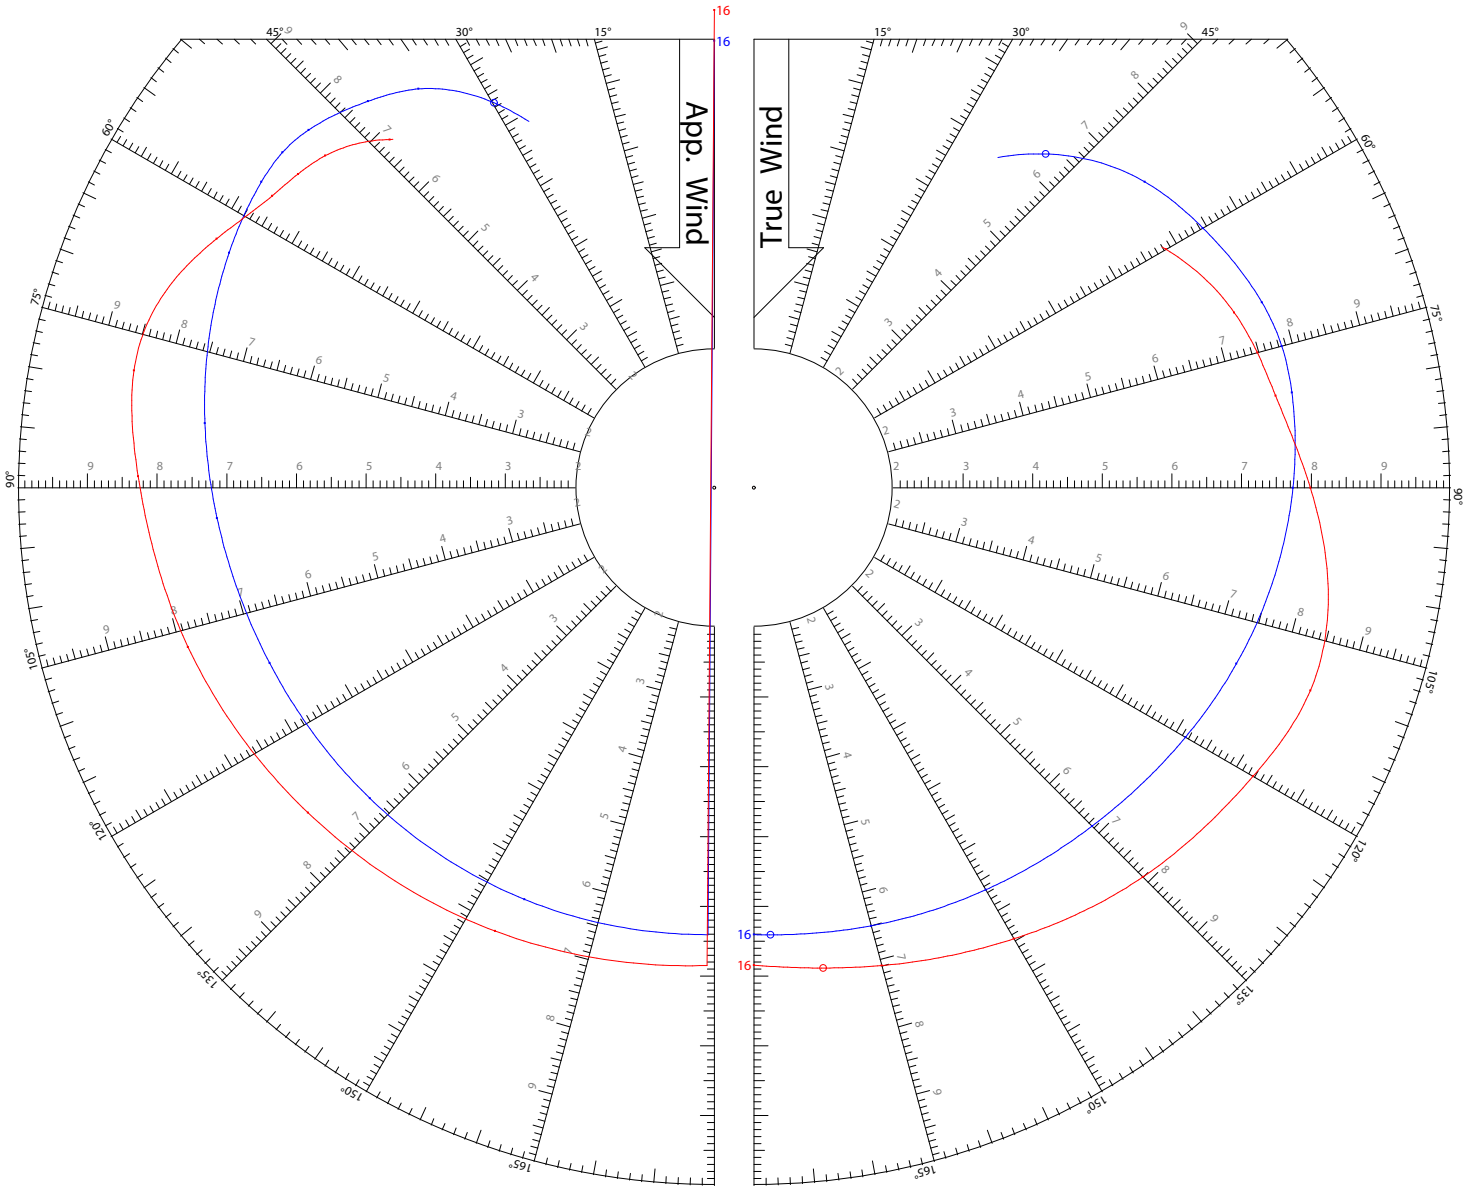

World Leader in Rating Technology

TWS: 12 kts

Jib

Asymmetric Spinnaker on Pole

World Leader in Rating Technology

TWS: 14 kts

Jib

Asymmetric Spinnaker on Pole

World Leader in Rating Technology

TWS: 16 kts

Jib

Asymmetric Spinnaker on Pole

World Leader in Rating Technology

TWS: 20 kts

Jib

Asymmetric Spinnaker on Pole