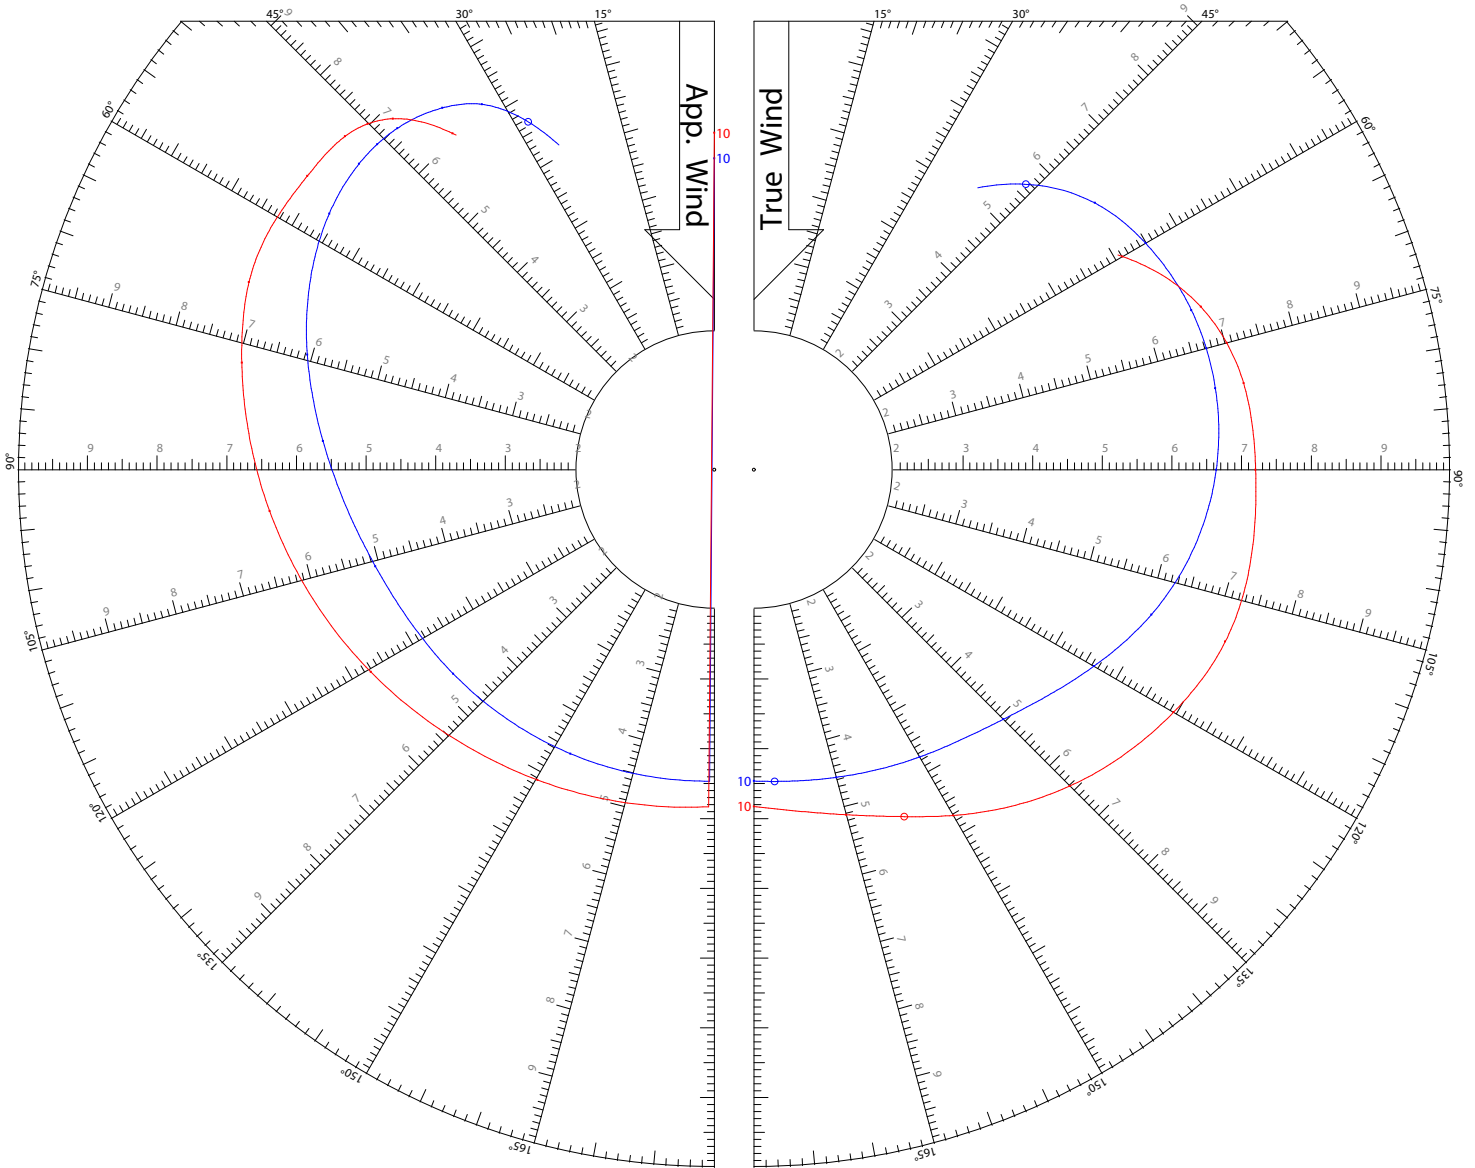

World Leader in Rating Technology

TWS: 8 kts

Jib

Asymmetric Spinnaker on Pole

World Leader in Rating Technology

TWS: 10 kts

Jib

Asymmetric Spinnaker on Pole