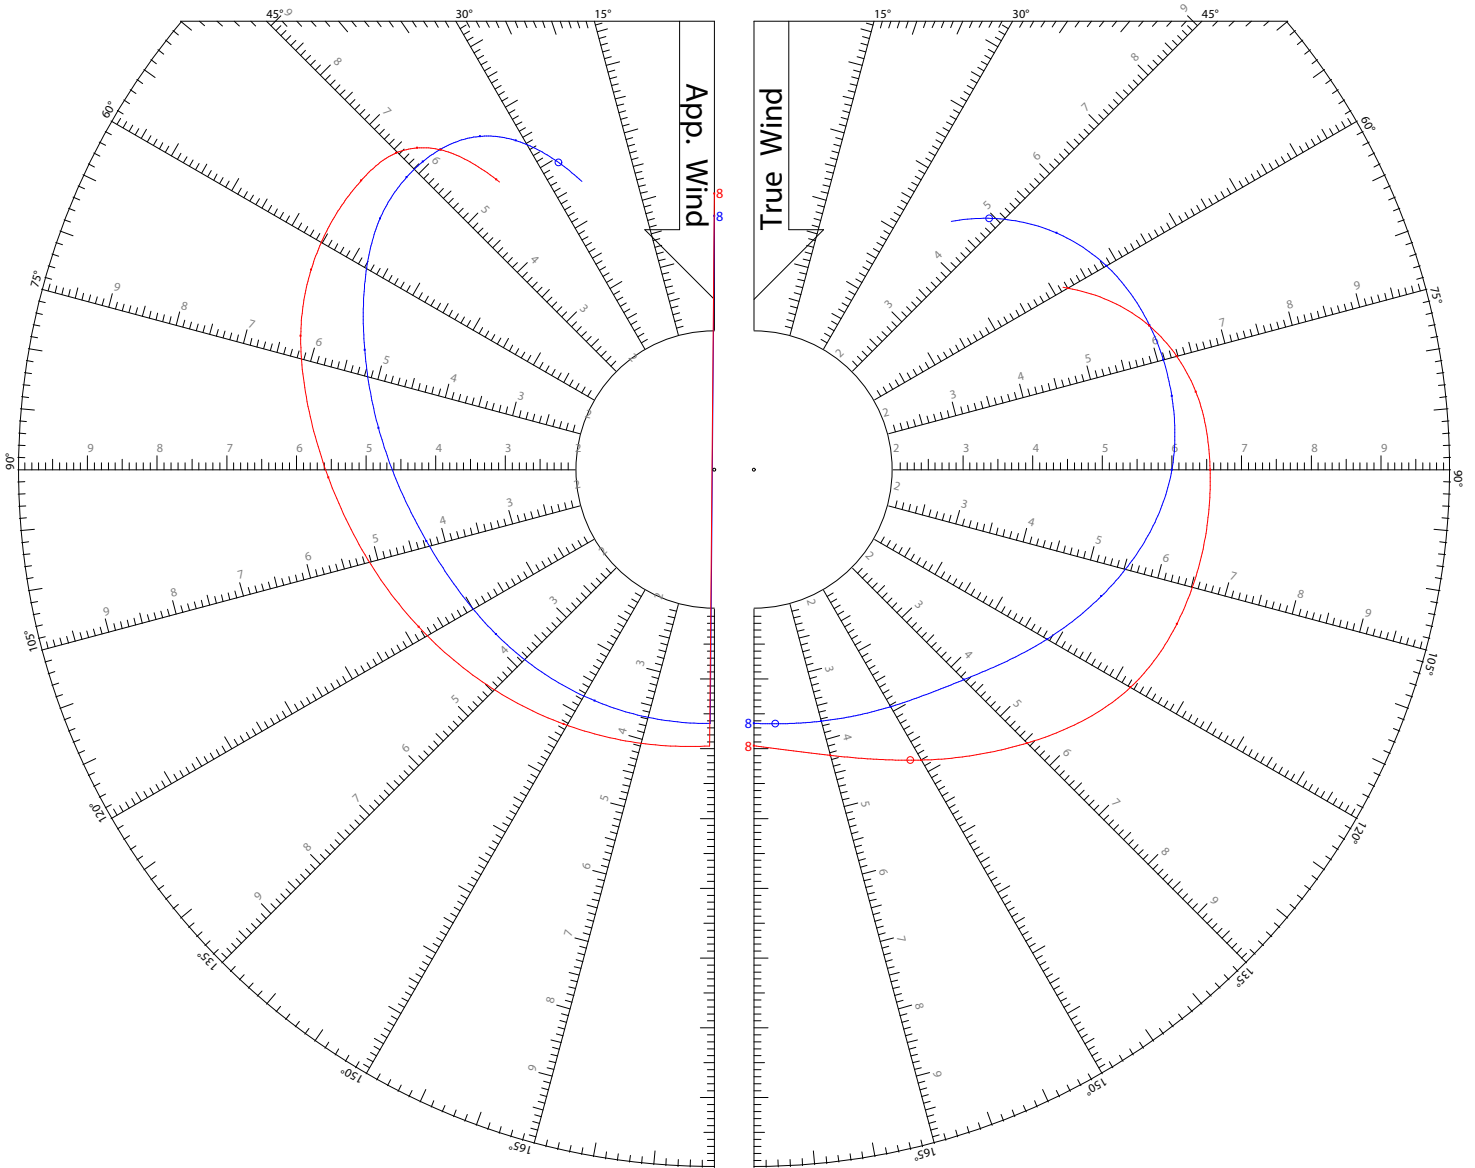

World Leader in Rating Technology

TWS: 8 kts

Jib

Asymmetric Spinnaker on Pole