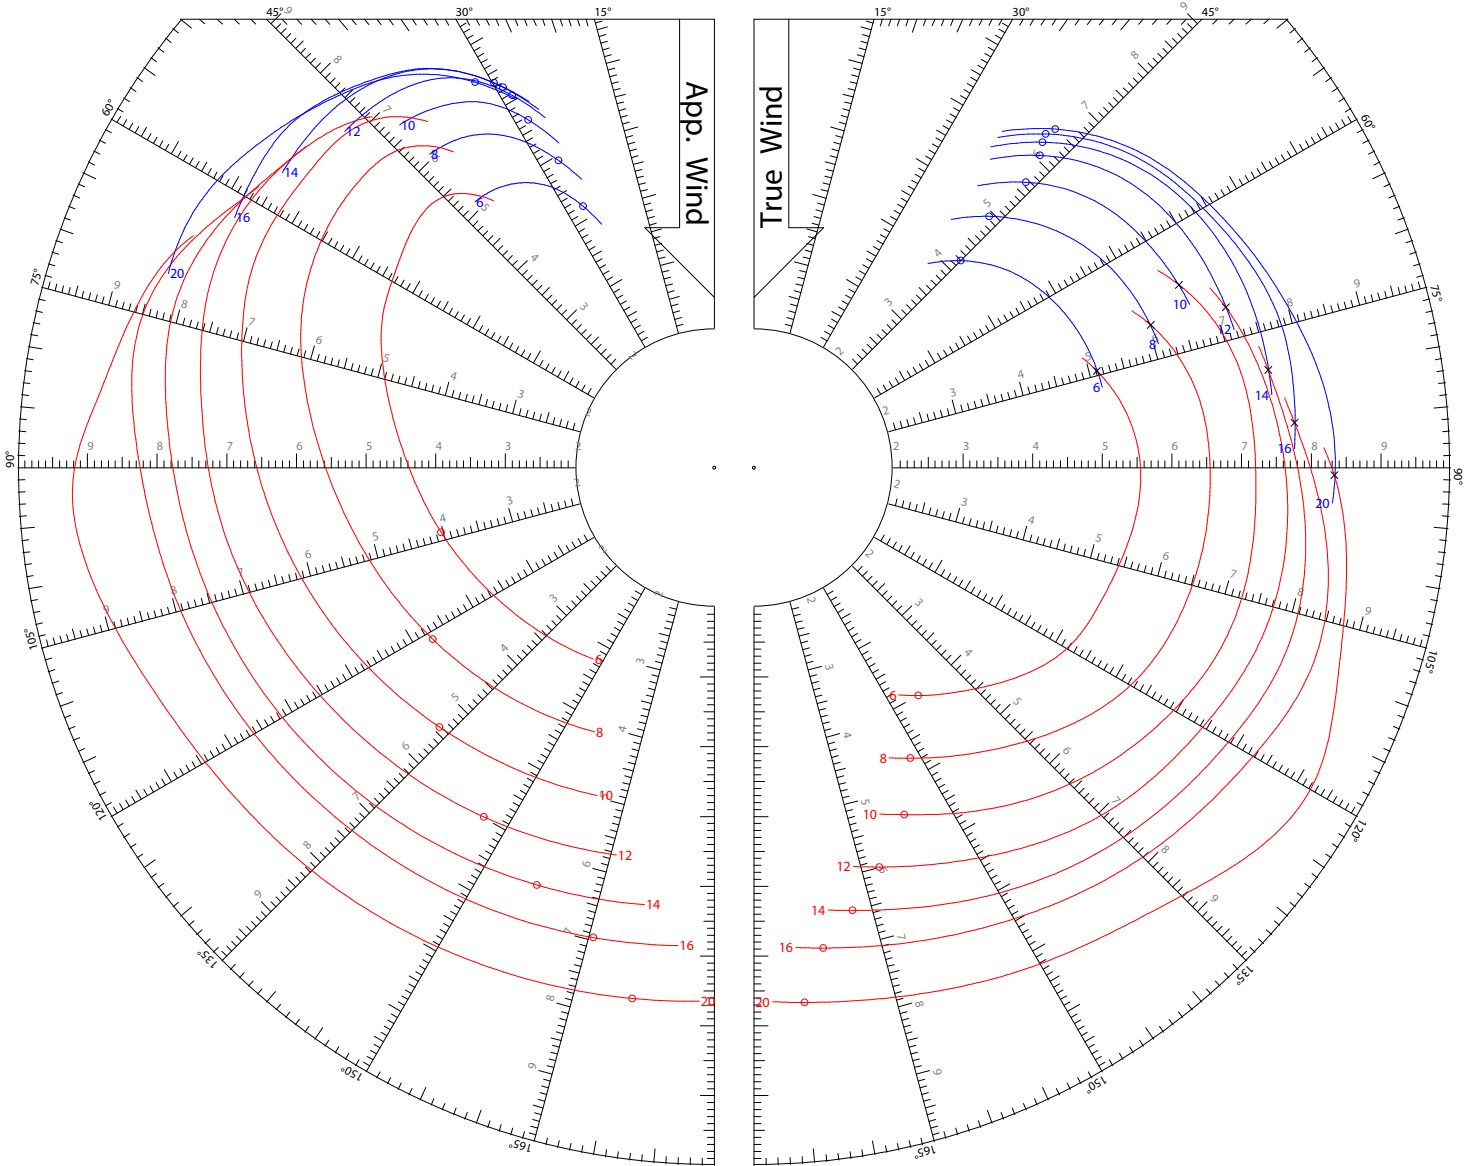

World Leader in Rating Technology

TWS: 6, 8, 10, 12, 14, 16, 20 kts

Jib

Asymmetric Spinnaker on Pole

World Leader in Rating Technology

TWS: 6 kts

Jib

Asymmetric Spinnaker on Pole

World Leader in Rating Technology

TWS: 8 kts

Jib

Asymmetric Spinnaker on Pole

World Leader in Rating Technology

TWS: 10 kts

Jib

Asymmetric Spinnaker on Pole

World Leader in Rating Technology

TWS: 12 kts

Jib

Asymmetric Spinnaker on Pole

World Leader in Rating Technology

TWS: 14 kts

Jib

Asymmetric Spinnaker on Pole

World Leader in Rating Technology

TWS: 16 kts

Jib

Asymmetric Spinnaker on Pole

World Leader in Rating Technology

TWS: 20 kts

Jib

Asymmetric Spinnaker on Pole