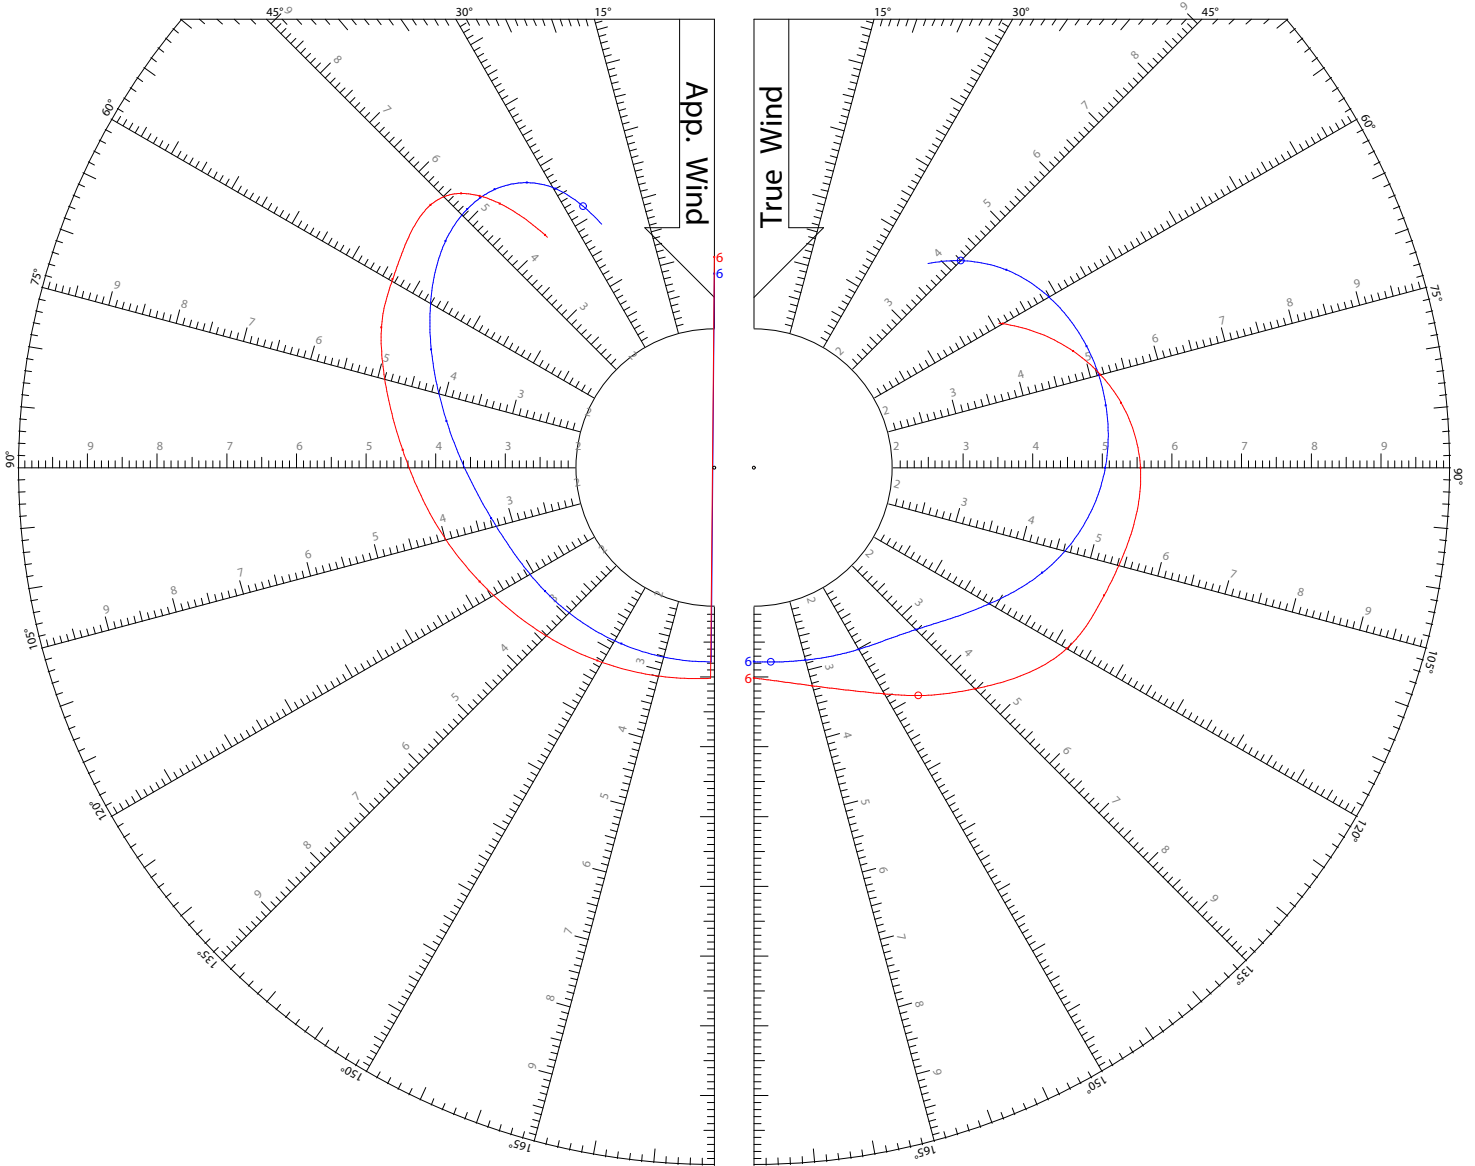

World Leader in Rating Technology

TWS: 6, 8, 10, 12, 14, 16, 20 kts

Jib

Asymmetric Spinnaker on Pole

World Leader in Rating Technology

TWS: 6 kts

Jib

Asymmetric Spinnaker on Pole