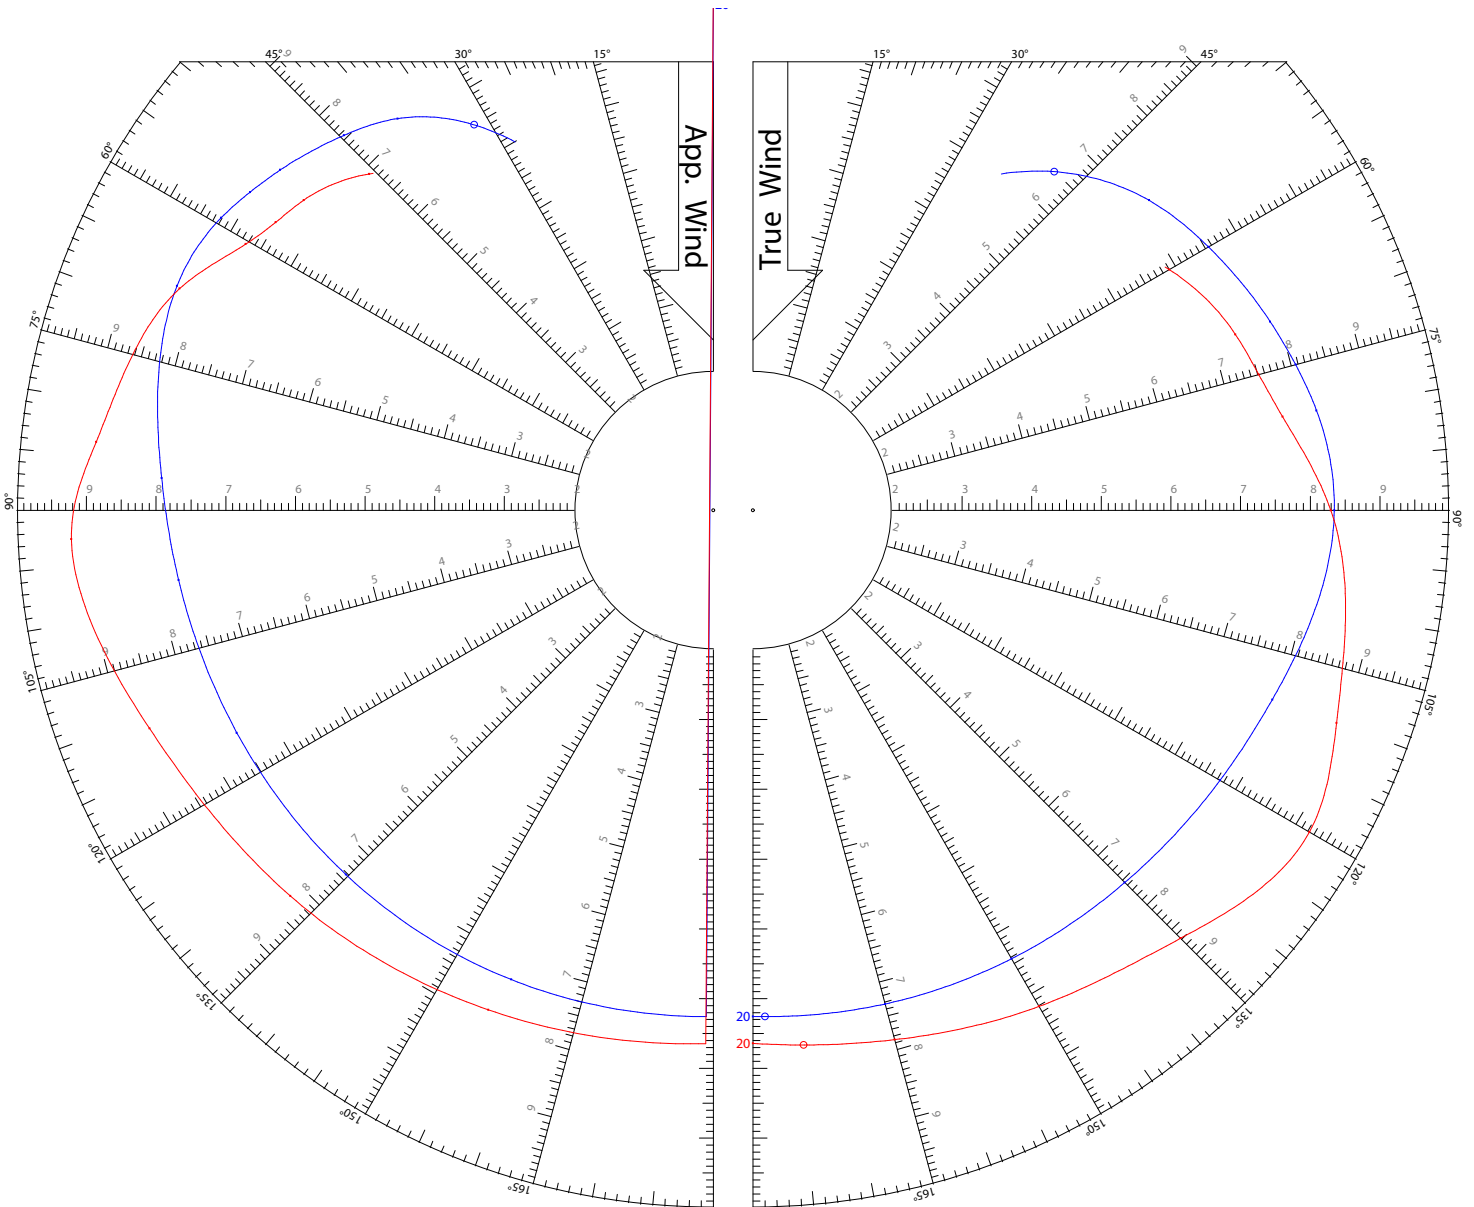

World Leader in Rating Technology

TWS: 12 kts

Jib

Asymmetric Spinnaker on Pole

World Leader in Rating Technology

TWS: 14 kts

Jib

Asymmetric Spinnaker on Pole

World Leader in Rating Technology

TWS: 16 kts

Jib

Asymmetric Spinnaker on Pole

World Leader in Rating Technology

TWS: 20 kts

Jib

Asymmetric Spinnaker on Pole