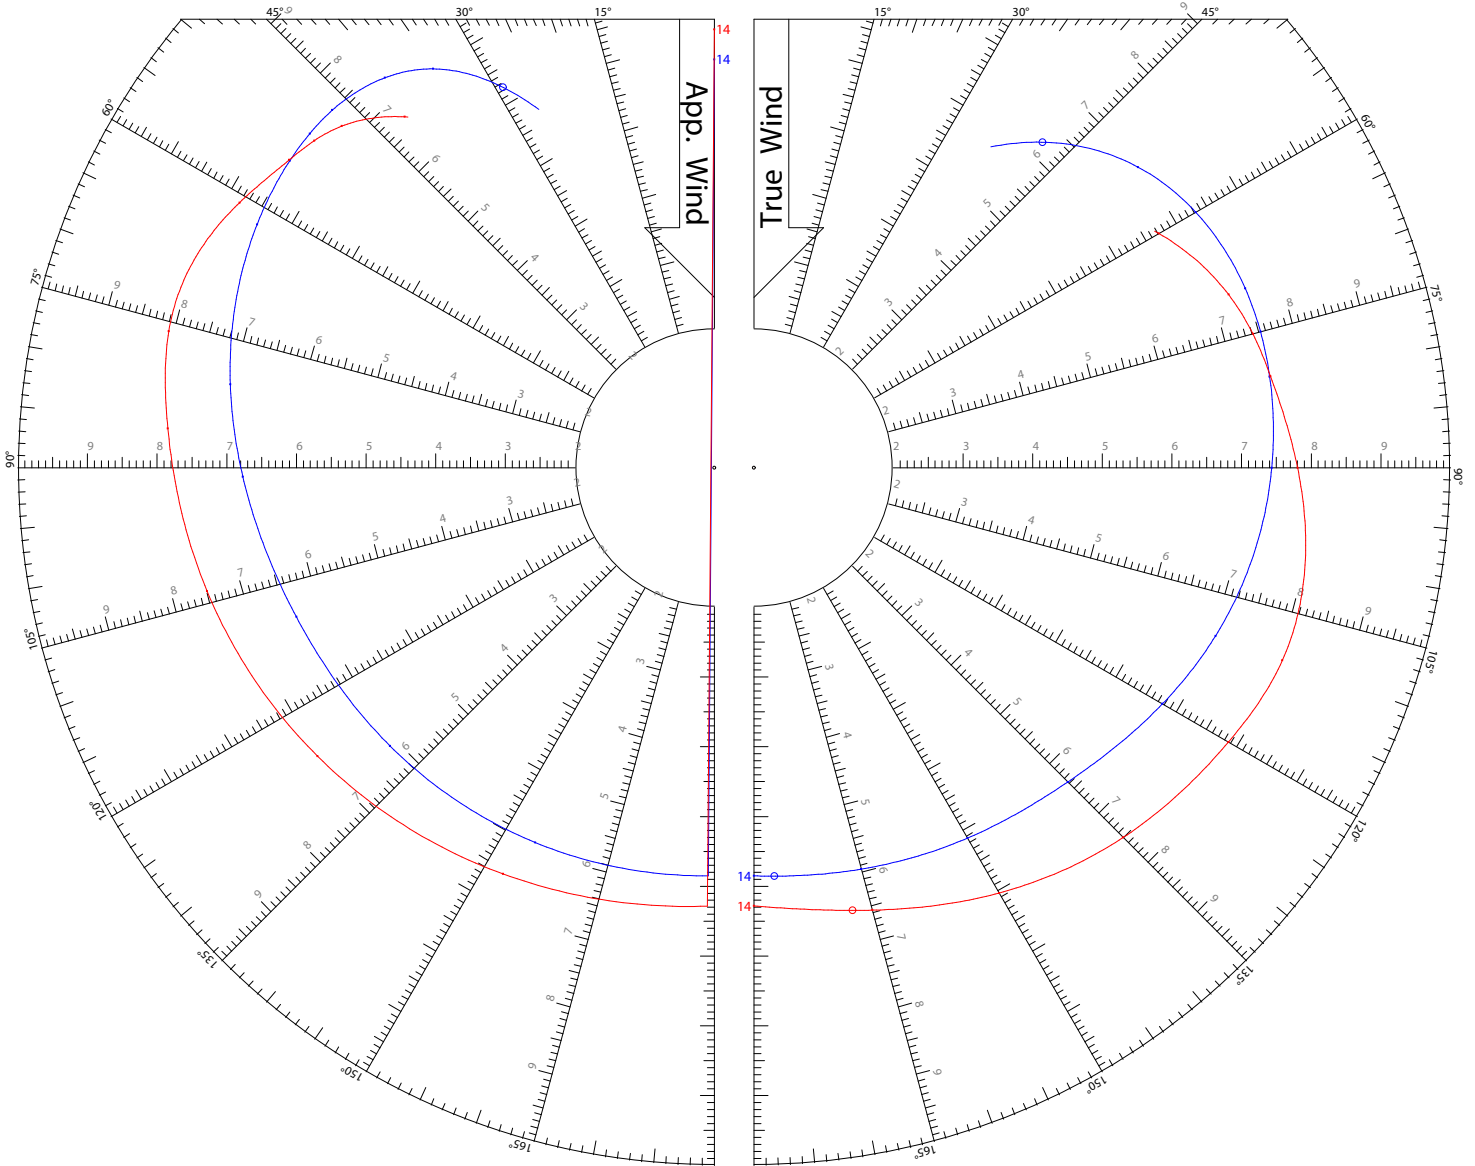

World Leader in Rating Technology

TWS: 12 kts

Jib

Asymmetric Spinnaker on Pole

World Leader in Rating Technology

TWS: 14 kts

Jib

Asymmetric Spinnaker on Pole