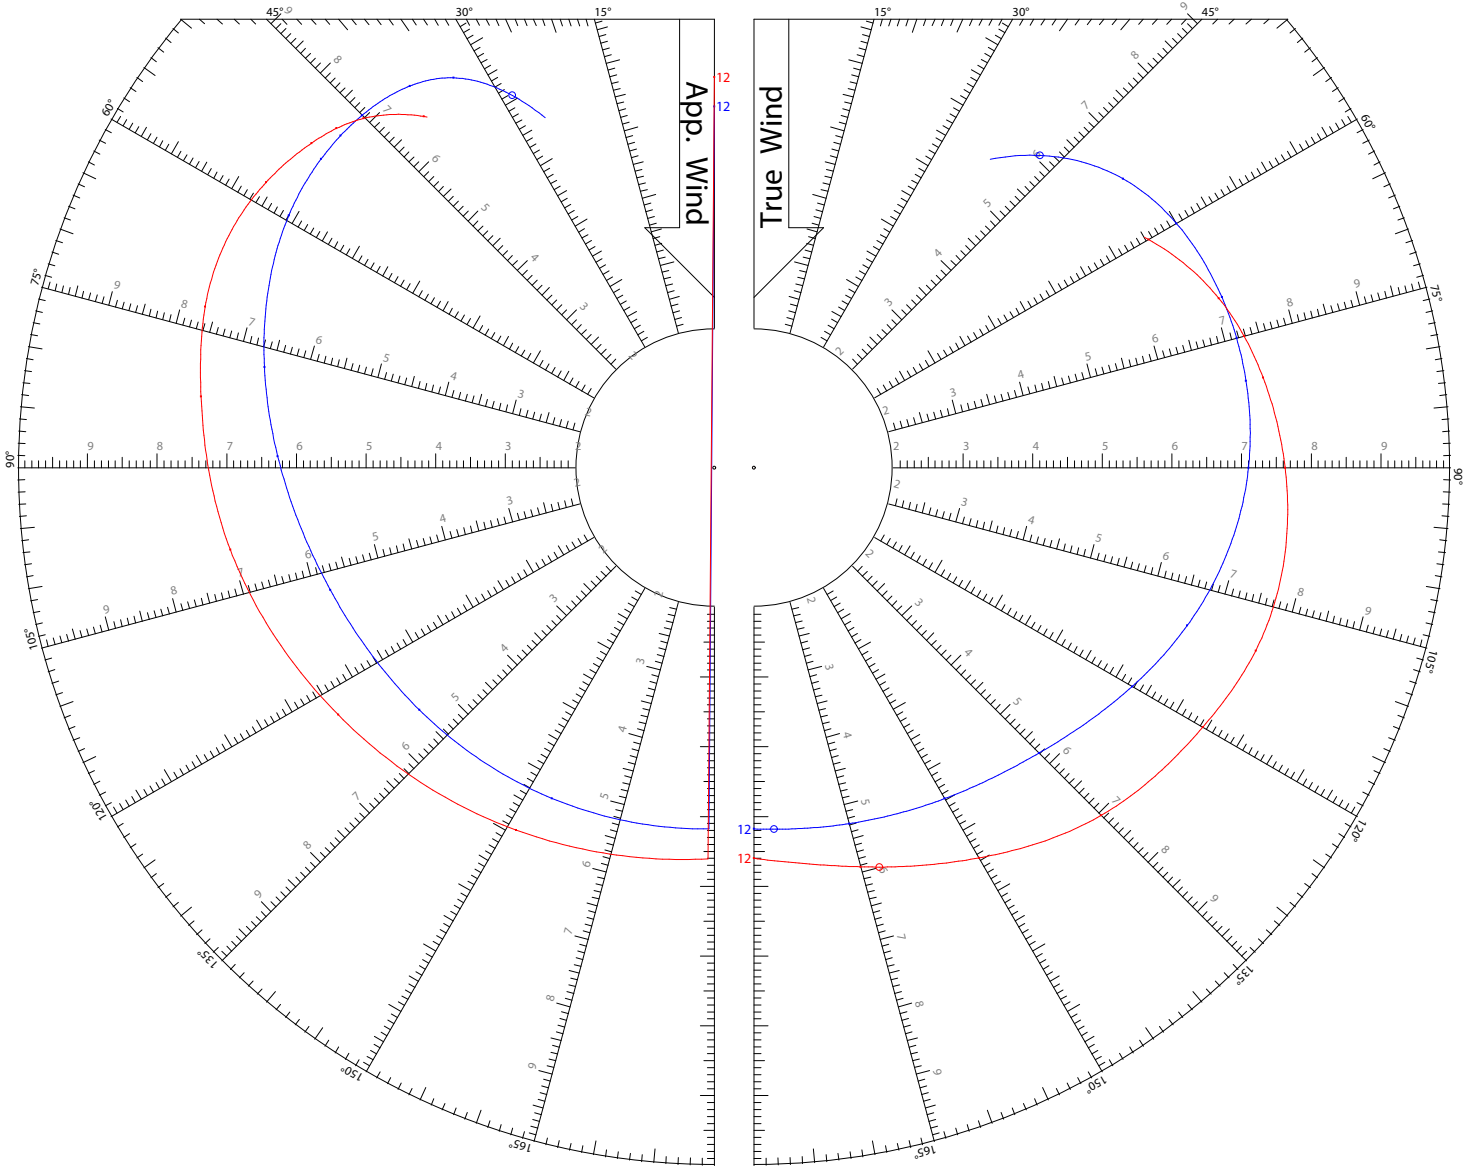

World Leader in Rating Technology

TWS: 8 kts

Jib

Asymmetric Spinnaker on Pole

World Leader in Rating Technology

TWS: 10 kts

Jib

Asymmetric Spinnaker on Pole

World Leader in Rating Technology

TWS: 12 kts

Jib

Asymmetric Spinnaker on Pole

World Leader in Rating Technology

TWS: 14 kts

Jib

Asymmetric Spinnaker on Pole