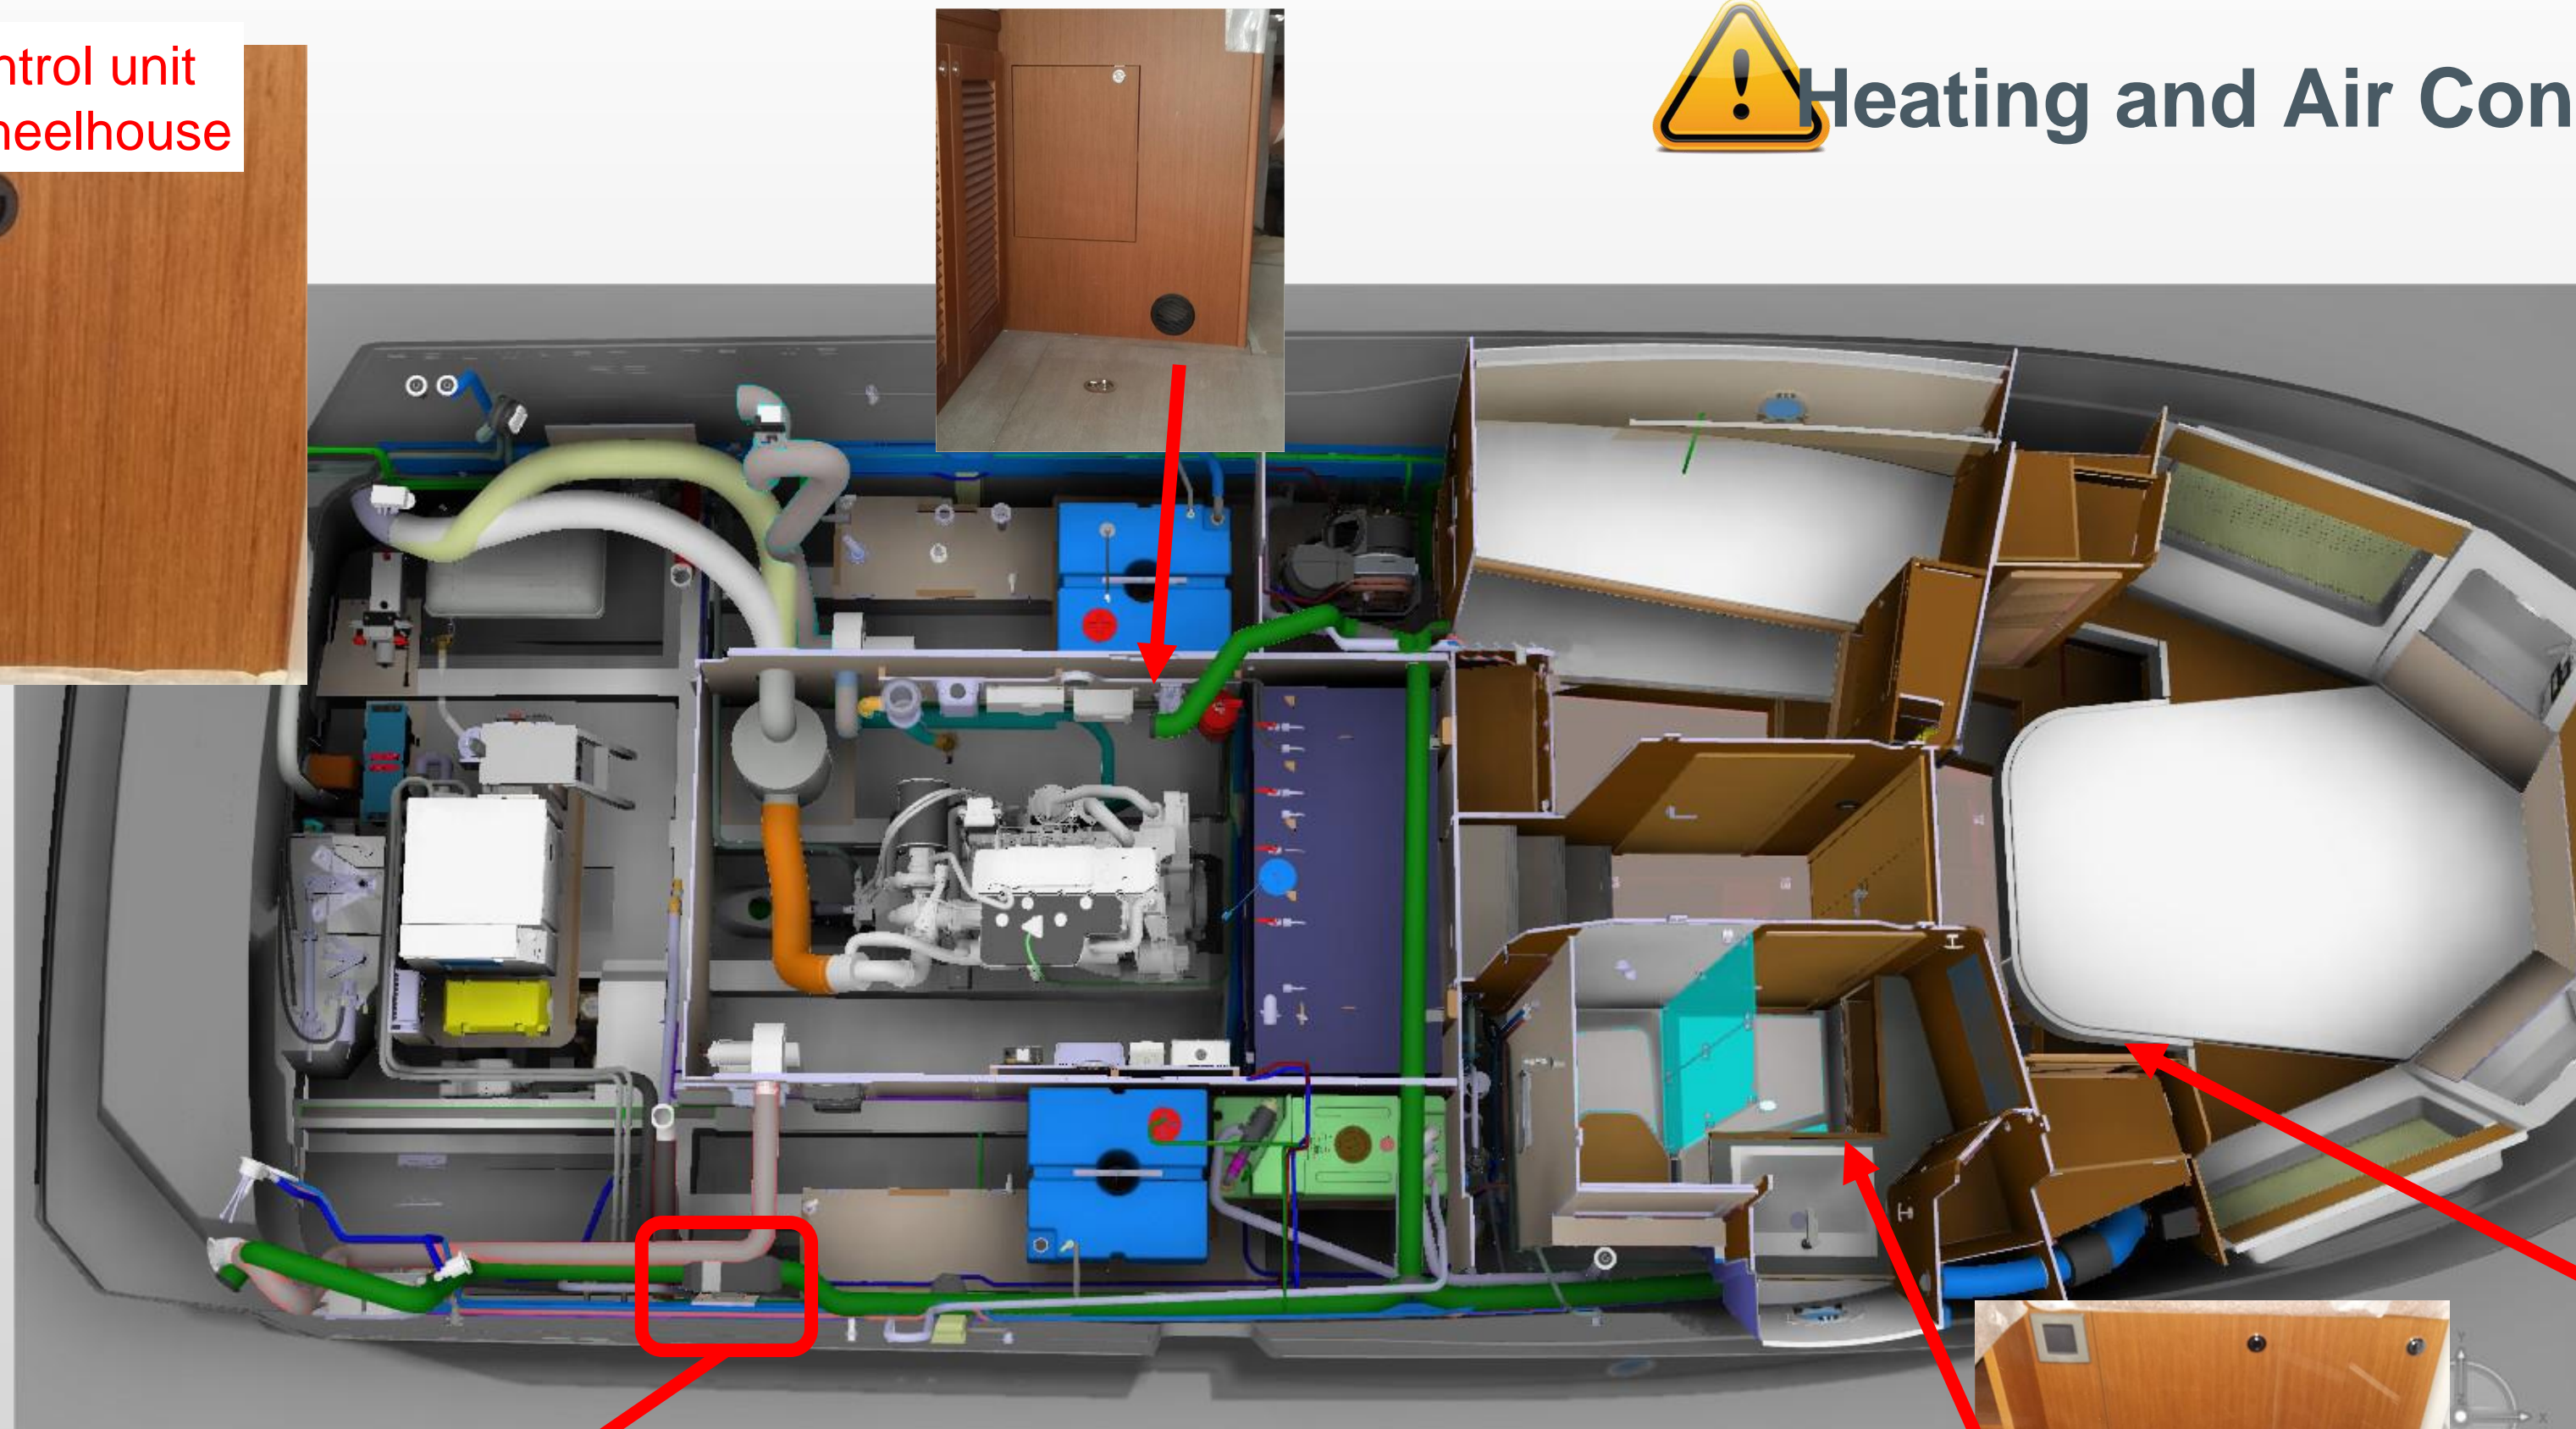

35

Option IC HDA

MAJ / Update
06/05/2017

Diesel Air forced Heating 5500 W – Chauffage Fuel 5500 W

 Heating and Air Conditionning compatible

Heating unit